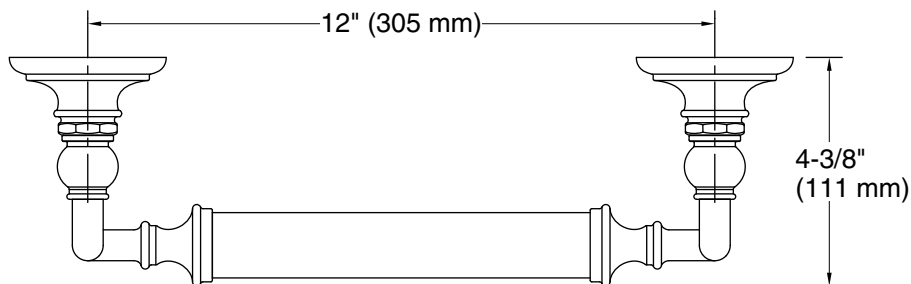

Features

- 12" (305 mm) bar
- Provides minimum 300 lb load capacity
- Coordinates with traditional-style KOHLER® faucets and showering components

Material

- Premium metal construction for durability and reliability
- KOHLER finishes resist corrosion and tarnishing

Technical Information

All product dimensions are nominal.

Installation Type: Wall-mount

Material: Zinc, Stainless Steel

Notes

Measure your actual product for roughing-in details.

WARNING: Risk of personal injury. The wall plates on the grab bar must be mounted to a brace between the wall studs. This will ensure that the weight of the user is adequately supported.