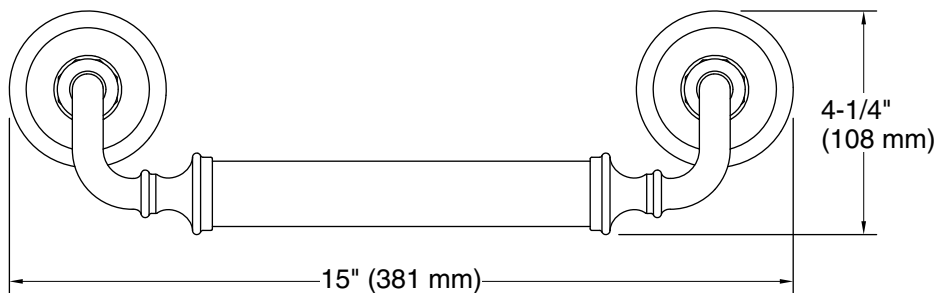

Features

- 12" (305 mm) bar
- Provides minimum 300 lb load capacity
- Coordinates with traditional-style KOHLER® faucets and showering components

Material

- Premium metal construction for durability and reliability
- KOHLER finishes resist corrosion and tarnishing

Technical Information

All product dimensions are nominal.

Installation Type: Wall-mount

Material: Zinc, Stainless Steel

Notes

Measure your actual product for roughing-in details.

WARNING: Risk of personal injury. The wall plates on the grab bar must be mounted to a brace between the wall studs. This will ensure that the weight of the user is adequately supported.